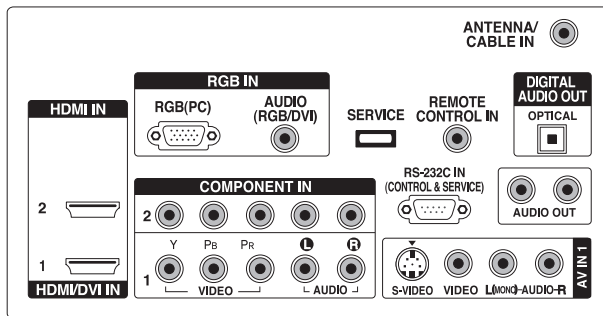

REAR AUDIO/VIDEO INPUTS/OUTPUTS

RF In (Antenna/Cable)	1
L/R Audio/Component Video In	1
L/R Audio Out	1
S-Video In	1
HD Component Video In (Y,Pb,Pr) + L/R Audio	2
Digital Audio Out	1 (Optical)
HDMI™/HDCP Input	2 (V.1.3)
RGB In (D-Sub 15pin) - PC	1
PC Audio Input	1
Remote Control In (IR)	1
RS-232c In (Control/Service)	1
USB (Service Only)	1

Cabinet Style	Table Top
Remote Control Type	Universal
VESA® Compliant	• (200mm x 100mm)

POWER

Consumption (Typical)	170W
Stand-by Consumption	<1W
Energy Star Compliant	•

DIMENSIONS/WEIGHTS

Dimensions w/out stand (W x H x D)	31.7" x 21.4" x 3.1"
Weight w/out stand	26.0 lbs
Dimensions w/stand (W x H x D)	31.7" x 23.5" x 10.8"
Weight w/stand	30.2 lbs
Packaging Dimensions (W x H x D)	40.5" x 25.7" x 7.8"
Weight in package	37.5 lbs
UPC	719192172906
Limited Warranty	1 Year Parts/Labor

DIMENSIONS/REMOTE/INPUTS/OUTPUTS

The Quality Goes in Before the Name Goes on.